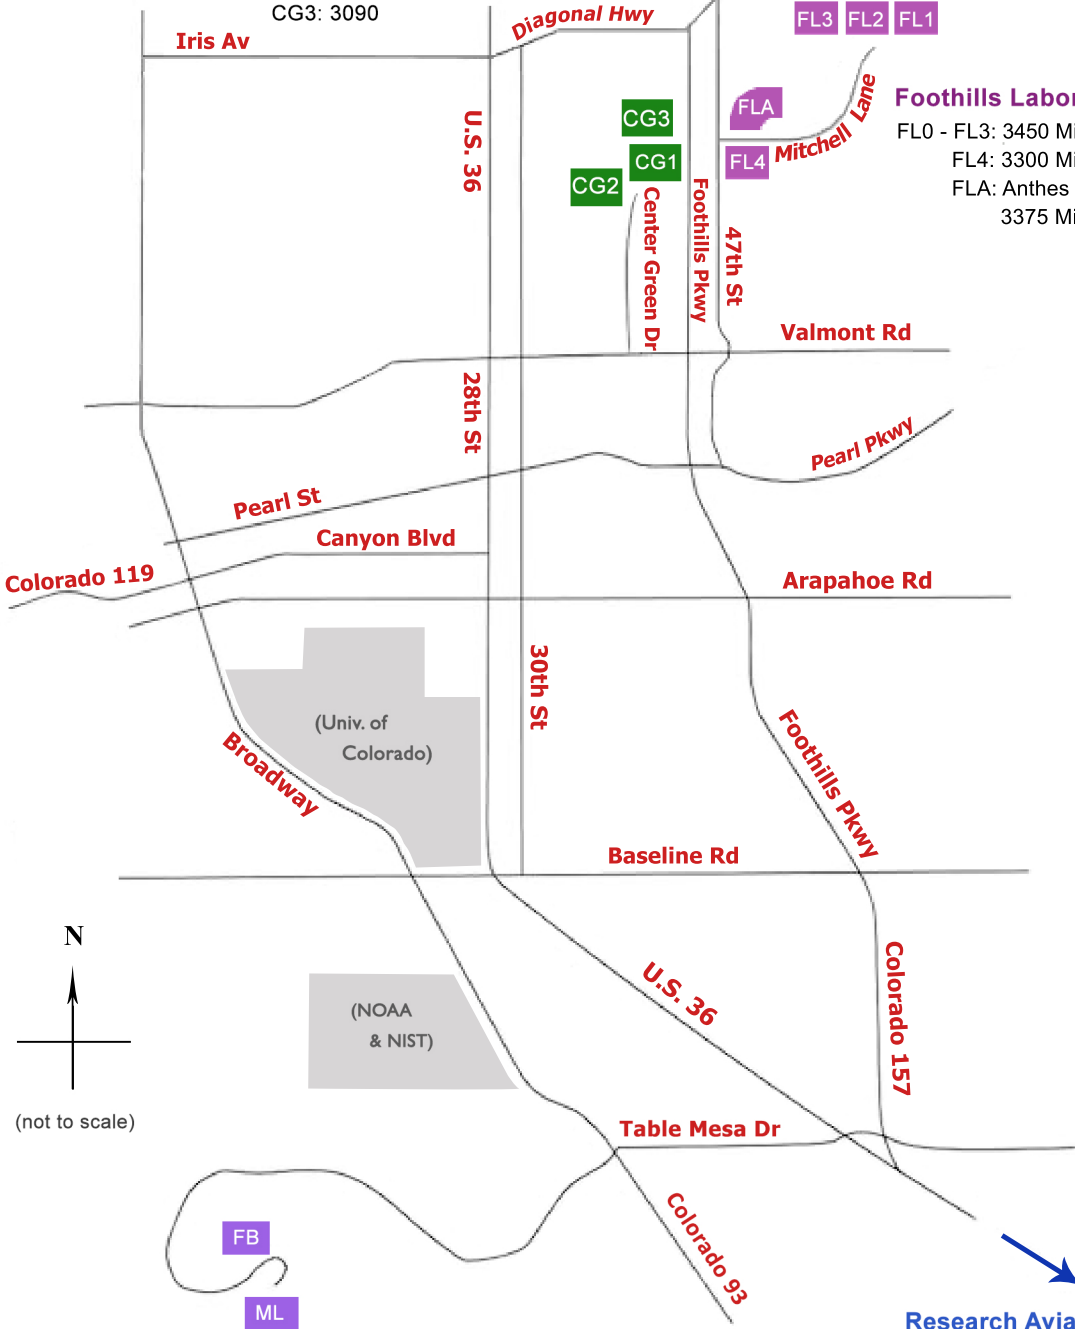

NSF NCAR & UCAR Boulder Locations

Center Green Campus

CG1: 3080 Center Green Drive
CG2: 3085
CG3: 3090

NCAR-Wyoming Supercomputing Center

8120 Veta Drive
Cheyenne, WY

Foothills Laboratory

FL0 - FL3: 3450 Mitchell Lane
FL4: 3300 Mitchell Lane
FLA: Anthes Building,
3375 Mitchell Lane

Research Aviation Facility

10802 Airport Court, Broomfield

to NWSC
(92 miles)

to RAF
(11 miles)

**Mesa Lab &
Fleischmann Building**
1850 Table Mesa Drive